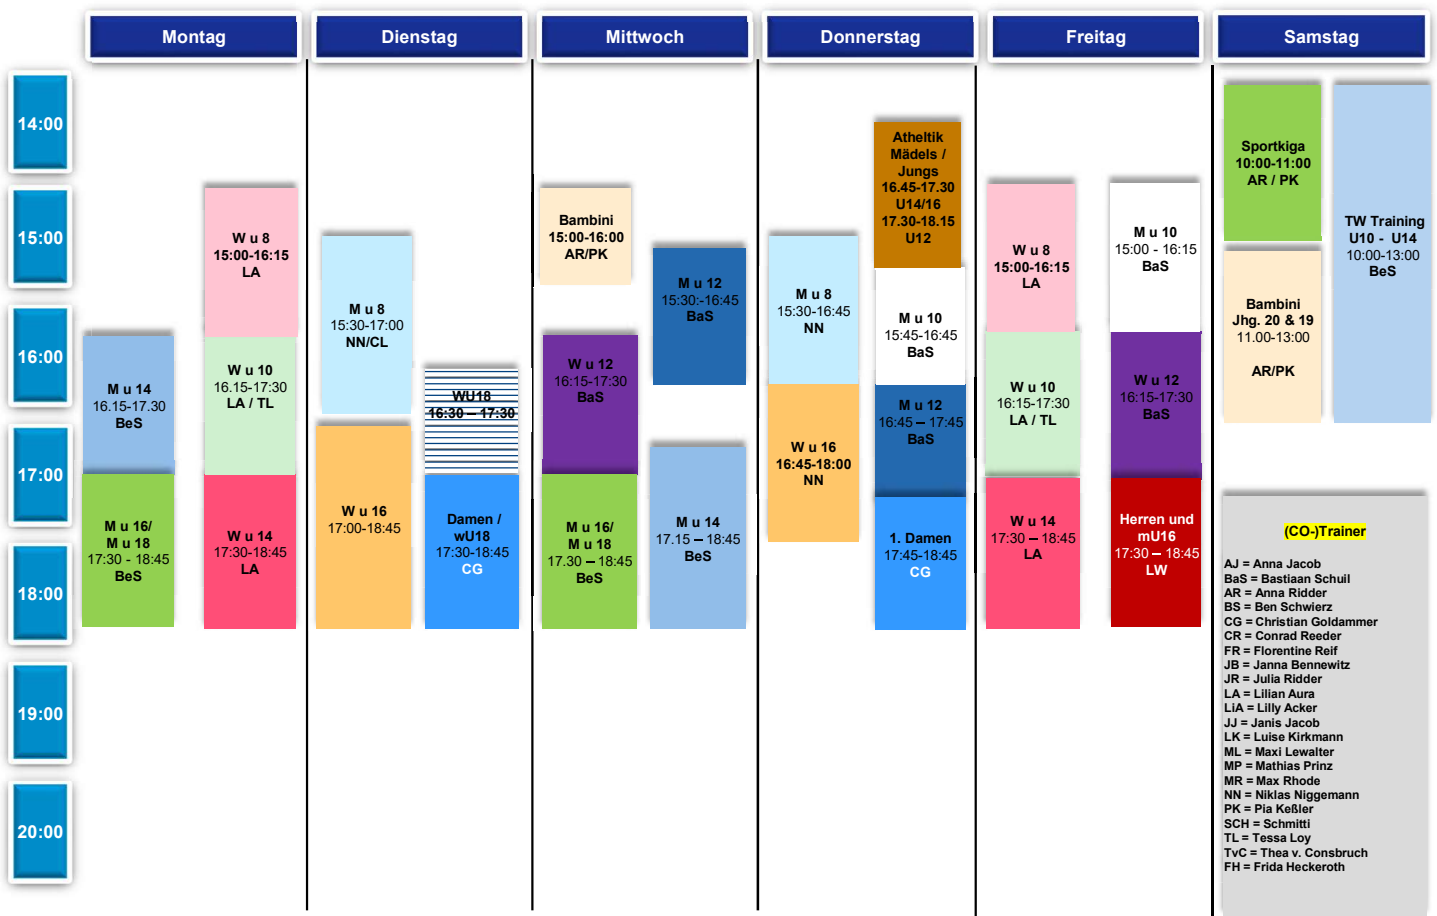

# Trainingsplan Sommer Feld 2025

## 17. März – Osterferien 2025

- AJ = Anna Jacob
- BaS = Bastiaan Schuil
- AR = Anna Ridder
- BS = Ben Schwierz
- CG = Christian Goldammer
- CR = Conrad Reeder
- FR = Florentine Reif
- JB = Janna Bennewitz
- JR = Julia Ridder
- LA = Lillian Aura
- LIA = Lilly Acker
- JJ = Janis Jacob
- LK = Luise Kirkmann
- ML = Maxi Lewalter
- MP = Mathias Prinz
- MR = Max Rhode
- NN = Niklas Niggemann
- PK = Pia Keßler
- SCH = Schmitti
- TL = Tessa Loy
- TvC = Thea v. Consrubach
- FH = Frida Heckerroth